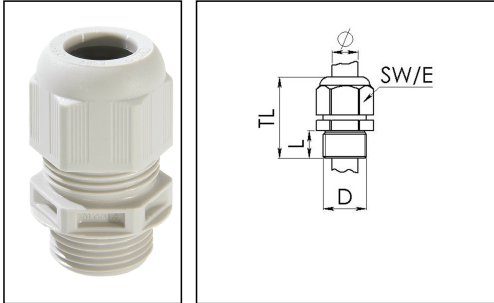

## ESKV 16

Cable gland, polyamide, M16, RAL 7035 with short thread

Product illustrations are exemplary and may differ from the chosen product. Further variants and individual customization, we will gladly provide you on request.

Material cable gland	Polyamide
Material sealing gasket	EPDM
Protection class	IP69, IP68 (5 bar 30 min)
Temp. range min	-40 °C
Temp. range max	100 °C
Glow wire test	750 °C
Thread type	M
Ø Connection thread D	16
Lead	1,5
Length screw-in thread L	9 mm
Ø cable diameter min	4,5 mm
Ø cable diameter max	10 mm
Ø cable diameter UL	6 mm - 8,6 mm
Key width SW	20 mm
Collar diameter (E)	22 mm
Total length TL	31 mm - 37 mm
Type of cable anchorage	A
Install. torques fitting	3,5 N m
Install. torques cap nut	1,5 N m
Impact category	3
Product Color	RAL 7035
Type	ESKV 16
Order no. RAL 7035	10066411
Packing unit	50
ETIM-Classification	EC000441