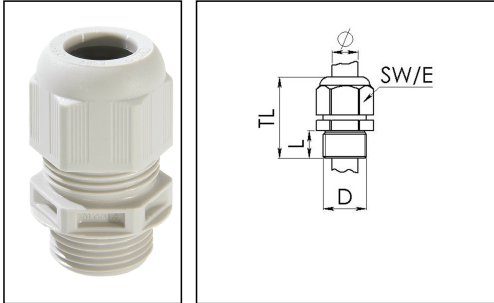

ESKV 20

Cable gland, polyamide, M20, RAL 7035 with short thread

Product illustrations are exemplary and may differ from the chosen product. Further variants and individual customization, we will gladly provide you on request.

Material cable gland	Polyamide
Material sealing gasket	EPDM
Protection class	IP69, IP68 (5 bar 30 min)
Temp. range min	-40 °C
Temp. range max	100 °C
Glow wire test	750 °C
Thread type	M
Ø Connection thread D	20
Lead	1,5
Length screw-in thread L	10 mm
Ø cable diameter min	6 mm
Ø cable diameter max	13 mm
Ø cable diameter UL	7,5 mm - 11,3 mm
Key width SW	24 mm
Collar diameter (E)	27 mm
Total length TL	36 mm - 45 mm
Type of cable anchorage	A
Install. torques fitting	4 N m
Install. torques cap nut	3 N m
Impact category	3
Product Color	RAL 7035
Type	ESKV 20
Order no. RAL 7035	10066412
Packing unit	50
ETIM-Classification	EC000441