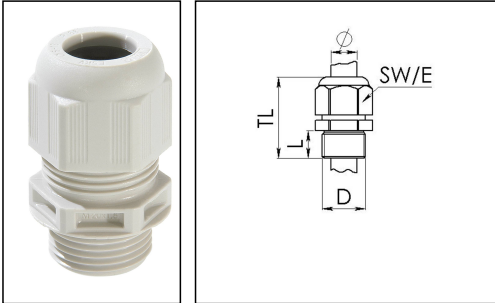

## ESKV 20

Cable gland, polyamide with short thread

Product illustrations are exemplary and may differ from the chosen product. Further variants and individual customization, we will gladly provide you on request.

Material cable gland	Polyamide
Material sealing gasket	EPDM
Protection class	IP69, IP68 (5 bar 30 min)
Temp. range min	-40 °C
Temp. range max	100 °C
Glow wire test	750 °C
Thread type	M
Ø Connection thread D	20
Lead	1,5
Length screw-in thread L	10 mm
Ø cable diameter min	6 mm
Ø cable diameter max	13 mm
Ø cable diameter UL	7,5 mm - 11,3 mm
Key width SW	24 mm
Collar diameter (E)	27 mm
Total length TL	36 mm - 45 mm
Type of cable anchorage	A
Install. torques fitting	4 N m
Install. torques cap nut	3 N m
Impact category	3
Product Color	RAL 7035
Type	ESKV 20
Order no. RAL 7035	10066412
Packing unit	50
ETIM-Classification	EC000441