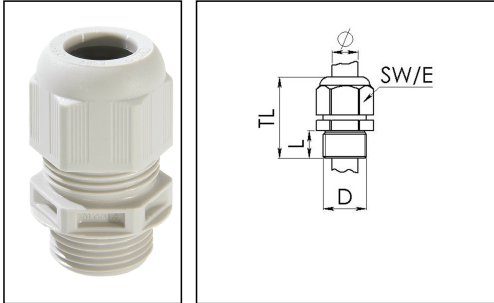

ESKV 32

Cable gland, polyamide, M32, RAL 7035 with short thread

Product illustrations are exemplary and may differ from the chosen product. Further variants and individual customization, we will gladly provide you on request.

Material cable gland	Polyamide
Material sealing gasket	EPDM
Protection class	IP69, IP68 (5 bar 30 min)
Temp. range min	-40 °C
Temp. range max	100 °C
Glow wire test	750 °C
Thread type	M
Ø Connection thread D	32
Lead	1,5
Length screw-in thread L	12 mm
Ø cable diameter min	13 mm
Ø cable diameter max	21 mm
Ø cable diameter UL	14,6 mm - 19,5 mm
Key width SW	36 mm
Collar diameter (E)	40 mm
Total length TL	42 mm - 51 mm
Type of cable anchorage	A
Install. torques fitting	15 N m
Install. torques cap nut	4 N m
Impact category	4
Product Color	RAL 7035
Type	ESKV 32
Order no. RAL 7035	10066414
Packing unit	25
ETIM-Classification	EC000441