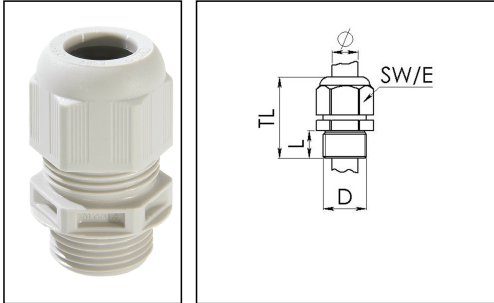

ESKV 40

Cable gland, polyamide, M40, RAL 7035 with short thread

Product illustrations are exemplary and may differ from the chosen product. Further variants and individual customization, we will gladly provide you on request.

Material cable gland	Polyamide
Material sealing gasket	EPDM
Protection class	IP69, IP68 (5 bar 30 min)
Temp. range min	-40 °C
Temp. range max	100 °C
Glow wire test	750 °C
Thread type	M
Ø Connection thread D	40
Lead	1,5
Length screw-in thread L	12 mm
Ø cable diameter min	16 mm
Ø cable diameter max	28 mm
Ø cable diameter UL	17,4 mm - 26,4 mm
Key width SW	46 mm
Collar diameter (E)	51 mm
Total length TL	52 mm - 65 mm
Type of cable anchorage	A
Install. torques fitting	20 N m
Install. torques cap nut	20 N m
Impact category	4
Equipment	Incl. connection thread gasket
Product Color	RAL 7035
Type	ESKV 40
Order no. RAL 7035	10066415
Packing unit	10