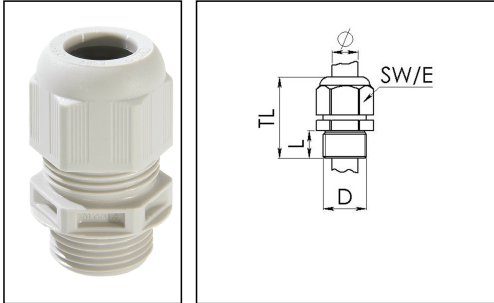

## ESKV 63

Cable gland, polyamide, M63, RAL 7035 with short thread

Product illustrations are exemplary and may differ from the chosen product. Further variants and individual customization, we will gladly provide you on request.

Material cable gland	Polyamide
Material sealing gasket	EPDM
Protection class	IP69, IP68 (5 bar 30 min)
Temp. range min	-40 °C
Temp. range max	100 °C
Glow wire test	750 °C
Thread type	M
Ø Connection thread D	63
Lead	1,5
Length screw-in thread L	15 mm
Ø cable diameter min	34 mm
Ø cable diameter max	48 mm
Ø cable diameter UL	38,1 mm - 47,5 mm
Key width SW	68 mm
Collar diameter (E)	75 mm
Total length TL	64 mm - 78 mm
Type of cable anchorage	A
Install. torques fitting	30 N m
Install. torques cap nut	30 N m
Impact category	5
Equipment	Incl. connection thread gasket
Product Color	RAL 7035
Type	ESKV 63
Order no. RAL 7035	10066417
Packing unit	3