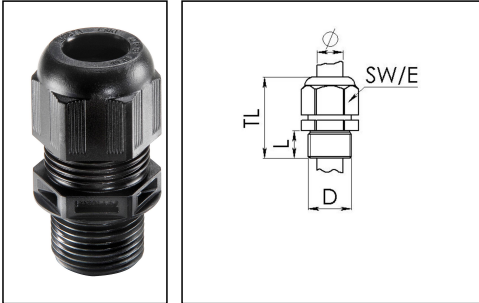

ESKV-L 12

Cable gland, polyamide, M12, RAL 9005 with long thread

Product illustrations are exemplary and may differ from the chosen product. Further variants and individual customization, we will gladly provide you on request.

Material cable gland	Polyamide
Material sealing gasket	EPDM
Protection class	IP69, IP68 (5 bar 30 min)
Temp. range min	-40 °C
Temp. range max	100 °C
Glow wire test	750 °C
Thread type	M
Ø Connection thread D	12
Lead	1,5
Length screw-in thread L	15 mm
Ø cable diameter min	3 mm
Ø cable diameter max	7 mm
Ø cable diameter UL	4,1 mm - 6 mm
Key width SW	16 mm
Collar diameter (E)	18 mm
Total length TL	35 mm - 40 mm
Type of cable anchorage	A
Install. torques fitting	2 N m
Install. torques cap nut	2 N m
Impact category	2
Product Color	RAL 9005
Type	ESKV-L 12
Order no. RAL 9005	10066500
Packing unit	50
ETIM-Classification	EC000441