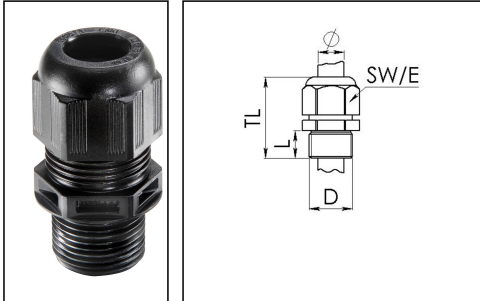

## ESKV-L 20

Cable gland, polyamide with long thread

Product illustrations are exemplary and may differ from the chosen product. Further variants and individual customization, we will gladly provide you on request.

Material cable gland	Polyamide
Material sealing gasket	EPDM
Protection class	IP69, IP68 (5 bar 30 min)
Temp. range min	-40 °C
Temp. range max	100 °C
Glow wire test	750 °C
Thread type	M
Ø Connection thread D	20
Lead	1,5
Length screw-in thread L	15 mm
Ø cable diameter min	6 mm
Ø cable diameter max	13 mm
Ø cable diameter UL	7,5 mm - 11,3 mm
Key width SW	24 mm
Collar diameter (E)	27 mm
Total length TL	41 mm - 50 mm
Type of cable anchorage	A
Install. torques fitting	4 N m
Install. torques cap nut	3 N m
Impact category	3
Product Color	RAL 9005
Type	ESKV-L 20
Order no. RAL 9005	10066502
Packing unit	50
ETIM-Classification	EC000441