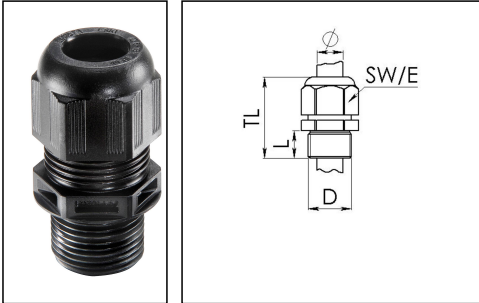

ESKV-L 32

Cable gland, polyamide, M32, RAL 9005 with long thread

Product illustrations are exemplary and may differ from the chosen product. Further variants and individual customization, we will gladly provide you on request.

Material cable gland	Polyamide
Material sealing gasket	EPDM
Protection class	IP69, IP68 (5 bar 30 min)
Temp. range min	-40 °C
Temp. range max	100 °C
Glow wire test	750 °C
Thread type	M
Ø Connection thread D	32
Lead	1,5
Length screw-in thread L	15 mm
Ø cable diameter min	13 mm
Ø cable diameter max	21 mm
Ø cable diameter UL	14,6 mm - 19,5 mm
Key width SW	36 mm
Collar diameter (E)	40 mm
Total length TL	45 mm - 54 mm
Type of cable anchorage	A
Install. torques fitting	15 N m
Install. torques cap nut	4 N m
Impact category	4
Product Color	RAL 9005
Type	ESKV-L 32
Order no. RAL 9005	10066504
Packing unit	25
ETIM-Classification	EC000441