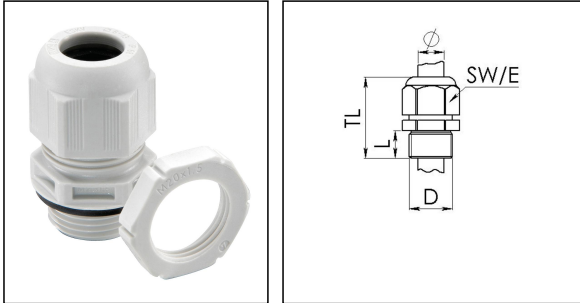

ESKV-SET 20

Cable gland with locknut, polyamide

Product illustrations are exemplary and may differ from the chosen product. Further variants and individual customization, we will gladly provide you on request.

Material cable gland	Polyamide
Material sealing gasket	EPDM
Temp. range min	-40 °C
Temp. range max	100 °C
Protection class	IP69, IP68 (5 bar 30 min)
Thread type	M
Ø Connection thread D	20
Lead	1,5
Length screw-in thread L	10 mm
Ø cable diameter min	6 mm
Ø cable diameter max	13 mm
Key width SW	24 mm
Collar diameter (E)	27 mm
Total length TL	36 mm - 45 mm
Glow wire test	750 °C
Type of cable anchorage	A
Install. torques fitting	4 N m
Install. torques cap nut	3 N m
Impact category	3
Equipment	Incl. connection thread gasket
Product Color	RAL 7035
Order no. RAL 7035	10066526
Type	ESKV-SET 20
Packing unit	50
ETIM-Classification	EC000441