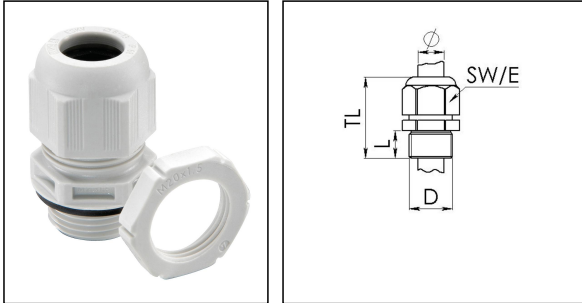

ESKV-SET 32

Cable gland with locknut, polyamide, M32, RAL 7035

Product illustrations are exemplary and may differ from the chosen product. Further variants and individual customization, we will gladly provide you on request.

Material cable gland	Polyamide
Material sealing gasket	EPDM
Temp. range min	-40 °C
Temp. range max	100 °C
Protection class	IP69, IP68 (5 bar 30 min)
Thread type	M
Ø Connection thread D	32
Lead	1,5
Length screw-in thread L	12 mm
Ø cable diameter min	13 mm
Ø cable diameter max	21 mm
Key width SW	36 mm
Collar diameter (E)	40 mm
Total length TL	42 mm - 51 mm
Glow wire test	750 °C
Type of cable anchorage	A
Install. torques fitting	15 N m
Install. torques cap nut	4 N m
Impact category	4
Equipment	Incl. connection thread gasket
Product Color	RAL 7035
Order no. RAL 7035	10066528
Type	ESKV-SET 32
Packing unit	25
ETIM-Classification	EC000441