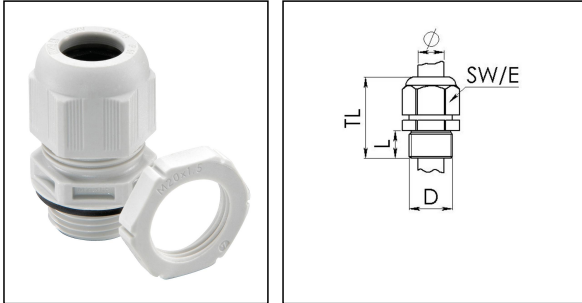

## ESKV-SET 32

Cable gland with locknut, polyamide, M32, RAL 7035

Product illustrations are exemplary and may differ from the chosen product. Further variants and individual customization, we will gladly provide you on request.

Material cable gland	Polyamide
Material sealing gasket	EPDM
Temp. range min	-40 °C
Temp. range max	100 °C
Protection class	IP69, IP68 (5 bar 30 min)
Thread type	M
Ø Connection thread D	32
Lead	1,5
Length screw-in thread L	12 mm
Ø cable diameter min	13 mm
Ø cable diameter max	21 mm
Key width SW	36 mm
Collar diameter (E)	40 mm
Total length TL	42 mm - 51 mm
Glow wire test	750 °C
Type of cable anchorage	A
Install. torques fitting	15 N m
Install. torques cap nut	4 N m
Impact category	4
Equipment	Incl. connection thread gasket
Product Color	RAL 7035
Order no. RAL 7035	10066528
Type	ESKV-SET 32
Packing unit	25
ETIM-Classification	EC000441