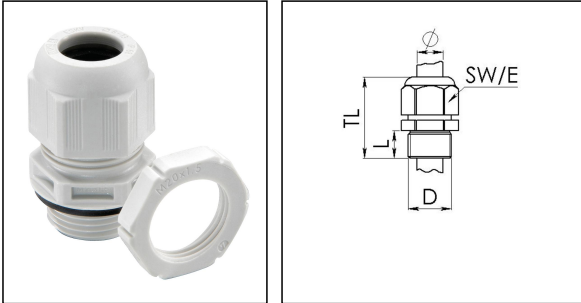

ESKV-SET 32

Cable gland with locknut, polyamide, M32, RAL 7035

Product illustrations are exemplary and may differ from the chosen product. Further variants and individual customization, we will gladly provide you on request.

Material cable gland	Polyamide
Material sealing gasket	EPDM
Temp. range min	-40 °C
Temp. range max	100 °C
Protection class	IP69, IP68 (5 bar 30 min)
Thread type	M
Ø Connection thread D	32
Lead	1,5
Length screw-in thread L	12 mm
Ø cable diameter min	13 mm
Ø cable diameter max	21 mm
Key width SW	36 mm
Collar diameter (E)	40 mm
Total length TL	42 mm - 51 mm
Glow wire test	750 °C
Type of cable anchorage	A
Install. torques fitting	15 N m
Install. torques cap nut	4 N m
Impact category	4
Equipment	Incl. connection thread gasket
Product Color	RAL 7035
Order no. RAL 7035	10066528
Type	ESKV-SET 32
Packing unit	25
ETIM-Classification	EC000441