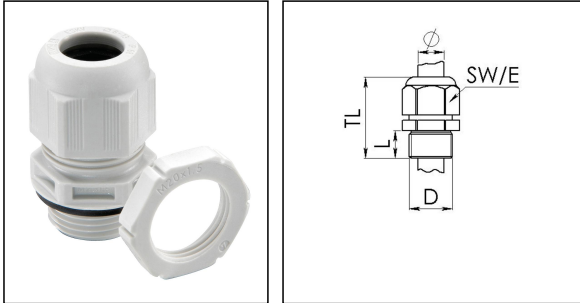

ESKV-SET 32

Cable gland with locknut, polyamide

Product illustrations are exemplary and may differ from the chosen product. Further variants and individual customization, we will gladly provide you on request.

Material cable gland	Polyamide
Material sealing gasket	EPDM
Temp. range min	-40 °C
Temp. range max	100 °C
Protection class	IP69, IP68 (5 bar 30 min)
Thread type	M
Ø Connection thread D	32
Lead	1,5
Length screw-in thread L	12 mm
Ø cable diameter min	13 mm
Ø cable diameter max	21 mm
Key width SW	36 mm
Collar diameter (E)	40 mm
Total length TL	42 mm - 51 mm
Glow wire test	750 °C
Type of cable anchorage	A
Install. torques fitting	15 N m
Install. torques cap nut	4 N m
Impact category	4
Equipment	Incl. connection thread gasket
Product Color	RAL 7035
Order no. RAL 7035	10066528
Type	ESKV-SET 32
Packing unit	25
ETIM-Classification	EC000441