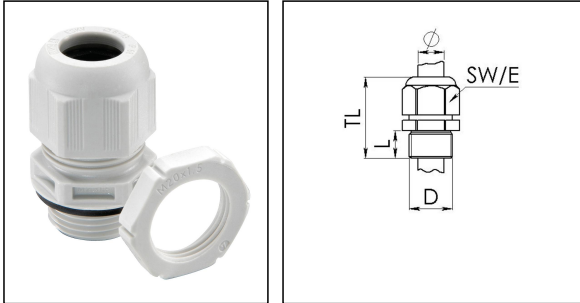

ESKV-SET 40

Cable gland with locknut, polyamide

Product illustrations are exemplary and may differ from the chosen product. Further variants and individual customization, we will gladly provide you on request.

Material cable gland	Polyamide
Material sealing gasket	EPDM
Temp. range min	-40 °C
Temp. range max	100 °C
Protection class	IP69, IP68 (5 bar 30 min)
Thread type	M
Ø Connection thread D	40
Lead	1,5
Length screw-in thread L	12 mm
Ø cable diameter min	16 mm
Ø cable diameter max	28 mm
Key width SW	46 mm
Collar diameter (E)	51 mm
Total length TL	52 mm - 65 mm
Glow wire test	750 °C
Type of cable anchorage	A
Install. torques fitting	20 N m
Install. torques cap nut	20 N m
Impact category	4
Equipment	Incl. connection thread gasket
Product Color	RAL 7035
Order no. RAL 7035	10066529
Type	ESKV-SET 40
Packing unit	10
ETIM-Classification	EC000441