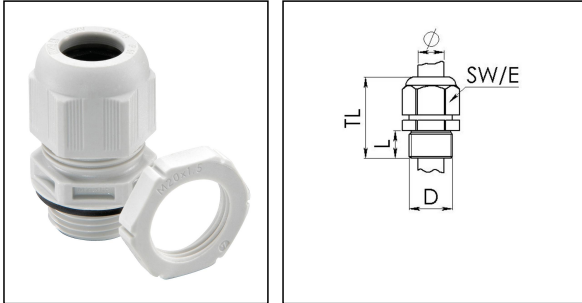

GLP20+ grey

Cable gland with locknut, polyamide, M20, RAL 7035

Product illustrations are exemplary and may differ from the chosen product. Further variants and individual customization, we will gladly provide you on request.

Material cable gland	Polyamide
Material sealing gasket	EPDM
Temp. range min	-40 °C
Temp. range max	100 °C
Protection class	IP69, IP68 (5 bar 30 min)
Thread type	M
Ø Connection thread D	20
Lead	1,5
Length screw-in thread L	10 mm
Ø cable diameter min	7,5 mm
Ø cable diameter max	14 mm
Key width SW	24 mm
Collar diameter (E)	27 mm
Total length TL	36 mm - 45 mm
Glow wire test	750 °C
Type of cable anchorage	A
Install. torques fitting	4 N m
Install. torques cap nut	3 N m
Product Color	RAL 7035
Order no. RAL 7035	10100613
Type	GLP20+ grey
Packing unit	10