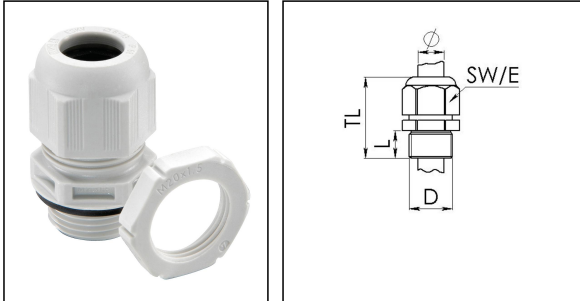

GLP20+ grey

Cable gland with locknut, polyamide

Product illustrations are exemplary and may differ from the chosen product. Further variants and individual customization, we will gladly provide you on request.

Material cable gland	Polyamide
Material sealing gasket	EPDM
Temp. range min	-40 °C
Temp. range max	100 °C
Protection class	IP69, IP68 (5 bar 30 min)
Thread type	M
Ø Connection thread D	20
Lead	1,5
Length screw-in thread L	10 mm
Ø cable diameter min	7,5 mm
Ø cable diameter max	14 mm
Key width SW	24 mm
Collar diameter (E)	27 mm
Total length TL	36 mm - 45 mm
Glow wire test	750 °C
Type of cable anchorage	A
Install. torques fitting	4 N m
Install. torques cap nut	3 N m
Product Color	RAL 7035
Order no. RAL 7035	10100613
Type	GLP20+ grey
Packing unit	10