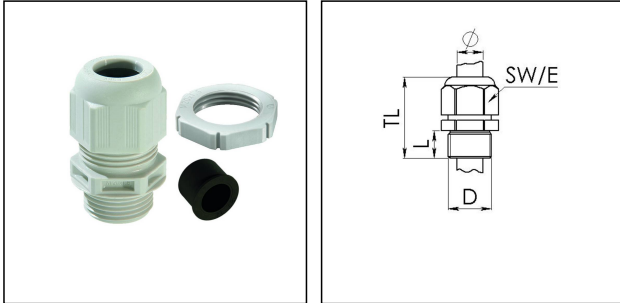

## GLP20+RDE red

Cable gland with reduction sealing insert, polyamide, M20, RAL 3000

Product illustrations are exemplary and may differ from the chosen product. Further variants and individual customization, we will gladly provide you on request.

Material cable gland	Polyamide
Material sealing gasket	EPDM
Temp. range min	-40 °C
Temp. range max	100 °C
Protection class	IP68 (5 bar 30 min), IP69
Thread type	M
Ø Connection thread D	20
Lead	1,5
Length screw-in thread L	10 mm
Ø cable diameter min	4 mm
Ø cable diameter max	14 mm
Key width SW	24 mm
Collar diameter (E)	27 mm
Total length TL	36 mm - 45 mm
Glow wire test	750 °C
Type of cable anchorage	A
Install. torques fitting	4 N m
Install. torques cap nut	3 N m
Advice	With reduction insert
Product Color	RAL 3000
Order no. RAL 3000	10100638
Type	GLP20+RDE red
Packing unit	10