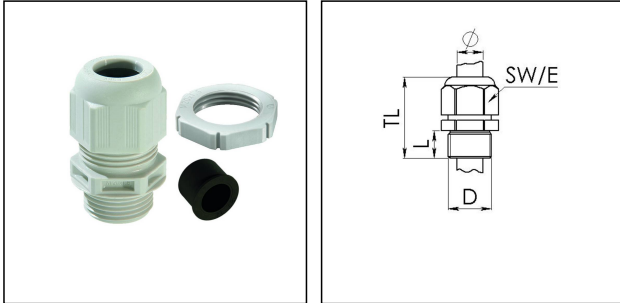

GLP20+RDE red

Cable gland with reduction sealing insert, polyamide, M20, RAL 3000

Product illustrations are exemplary and may differ from the chosen product. Further variants and individual customization, we will gladly provide you on request.

Material cable gland	Polyamide
Material sealing gasket	EPDM
Temp. range min	-40 °C
Temp. range max	100 °C
Protection class	IP68 (5 bar 30 min), IP69
Thread type	M
Ø Connection thread D	20
Lead	1,5
Length screw-in thread L	10 mm
Ø cable diameter min	4 mm
Ø cable diameter max	14 mm
Key width SW	24 mm
Collar diameter (E)	27 mm
Total length TL	36 mm - 45 mm
Glow wire test	750 °C
Type of cable anchorage	A
Install. torques fitting	4 N m
Install. torques cap nut	3 N m
Advice	With reduction insert
Product Color	RAL 3000
Order no. RAL 3000	10100638
Type	GLP20+RDE red
Packing unit	10