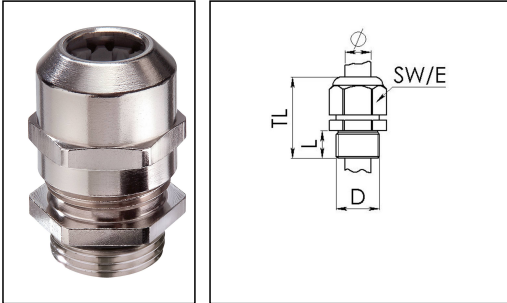

PMSKV 21-25

Cable gland, brass nickel-plated, Pg 21

Product illustrations are exemplary and may differ from the chosen product. Further variants and individual customization, we will gladly provide you on request.

Material cable gland	Brass nickel-plated
Material clamping cage	Polyamide
Material sealing gasket	EPDM
Temp. range min	-40 °C
Temp. range max	100 °C
Protection class	IP69, IP68 (5 bar 30 min)
Thread type	PG
Ø Connection thread D	21
Length screw-in thread L	7 mm
Ø cable diameter min	9 mm
Ø cable diameter max	17 mm
Key width SW	36 mm
Collar diameter (E)	40 mm
Total length TL	33 mm - 42 mm
Type of cable anchorage	A
Install. torques fitting	10 N m
Install. torques cap nut	15 N m
Impact category	6
Surface	Nickel-plated
Order no. nickel-plated	10100688
Type	PMSKV 21-25
Packing unit	50
ETIM-Classification	EC000441