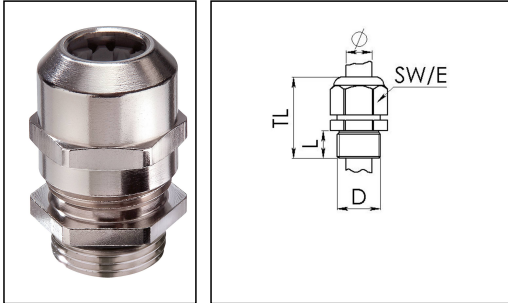

## PMSKV 21-32

Cable gland, brass nickel-plated, Pg 21

Product illustrations are exemplary and may differ from the chosen product. Further variants and individual customization, we will gladly provide you on request.

Material cable gland	Brass nickel-plated
Material clamping cage	Polyamide
Material sealing gasket	EPDM
Temp. range min	-40 °C
Temp. range max	100 °C
Protection class	IP69, IP68 (5 bar 30 min)
Thread type	PG
Ø Connection thread D	21
Length screw-in thread L	7 mm
Ø cable diameter min	13 mm
Ø cable diameter max	21 mm
Key width SW	36 mm
Collar diameter (E)	40 mm
Total length TL	39 mm - 47 mm
Type of cable anchorage	A
Install. torques fitting	20 N m
Install. torques cap nut	20 N m
Impact category	6
Surface	Nickel-plated
Order no. nickel-plated	10100689
Type	PMSKV 21-32
Packing unit	25
ETIM-Classification	EC000441