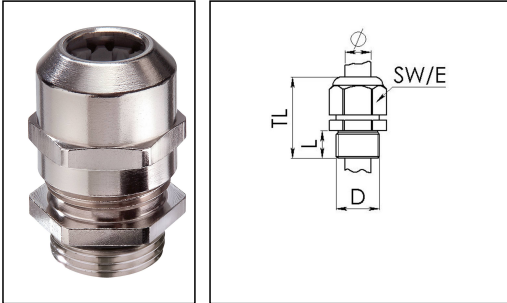

## PMSKV 36-50

Cable gland, brass nickel-plated, Pg 36

Product illustrations are exemplary and may differ from the chosen product. Further variants and individual customization, we will gladly provide you on request.

<b>Material cable gland</b>	Brass nickel-plated
<b>Material clamping cage</b>	Polyamide
<b>Material sealing gasket</b>	EPDM
<b>Temp. range min</b>	-40 °C
<b>Temp. range max</b>	100 °C
<b>Protection class</b>	IP69, IP68 (5 bar 30 min)
<b>Thread type</b>	PG
<b>Ø Connection thread D</b>	36
<b>Length screw-in thread L</b>	9 mm
<b>Ø cable diameter min</b>	21 mm
<b>Ø cable diameter max</b>	35 mm
<b>Key width SW</b>	55 mm
<b>Collar diameter (E)</b>	60 mm
<b>Total length TL</b>	51 mm - 62 mm
<b>Type of cable anchorage</b>	A
<b>Install. torques fitting</b>	30 N m
<b>Install. torques cap nut</b>	30 N m
<b>Impact category</b>	6
<b>Surface</b>	Nickel-plated
<b>Order no. nickel-plated</b>	10100691
<b>Type</b>	PMSKV 36-50
<b>Packing unit</b>	10
<b>ETIM-Classification</b>	EC000441