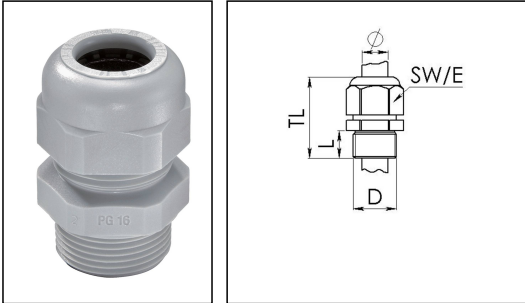

## SKV 48

Cable gland, polyamide, Pg 48 RAL 7001

Product illustrations are exemplary and may differ from the chosen product. Further variants and individual customization, we will gladly provide you on request.

<b>Material cable gland</b>	Polyamide
<b>Material sealing gasket</b>	EPDM
<b>Temp. range min</b>	-40 °C
<b>Temp. range max</b>	100 °C
<b>Protection class</b>	IP68 (5 bar 30 min)
<b>Thread type</b>	PG
<b>Ø Connection thread D</b>	48
<b>Length screw-in thread L</b>	15 mm
<b>Ø cable diameter min</b>	36 mm
<b>Ø cable diameter max</b>	44 mm
<b>Key width SW</b>	65 mm
<b>Collar diameter (E)</b>	73 mm
<b>Total length TL</b>	60 mm - 68 mm
<b>Glow wire test</b>	750 °C
<b>Type of cable anchorage</b>	A
<b>Product Color</b>	RAL 7001
<b>Order no. RAL 7001</b>	10101793
<b>Type</b>	SKV 48
<b>Packing unit</b>	4
<b>ETIM-Classification</b>	EC000441