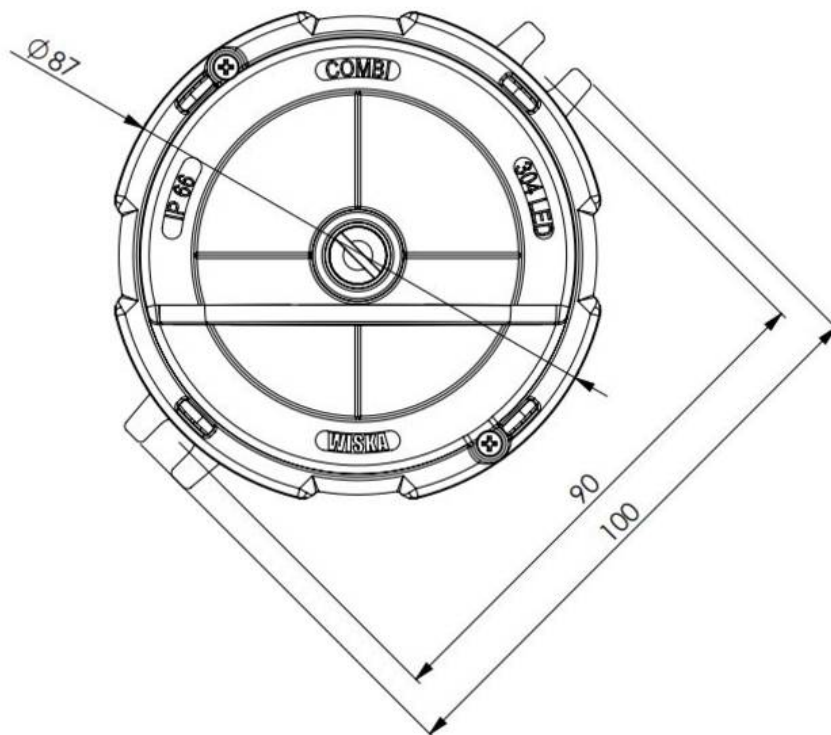

Your Contact:

WISKA Hoppmann GmbH

Kisdorfer Weg 28 · 24568 Kaltenkirchen · Germany

☎ +49-4191-508-0 · 📠 +49-4191-508-209

contact@wiska.de · www.wiska.com