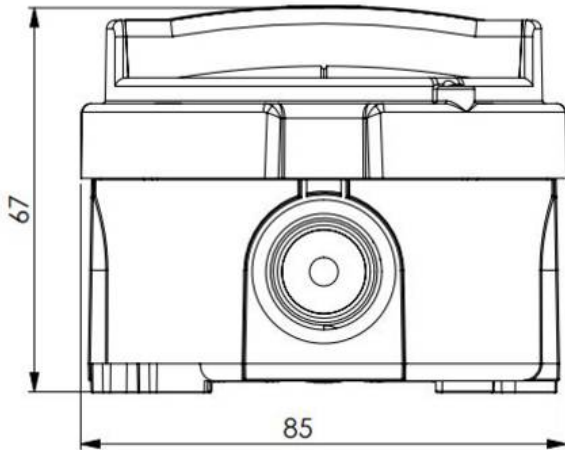

Your Contact:

WISKA Hoppmann GmbH

Kisdorfer Weg 28 · 24568 Kaltenkirchen · Germany

☎ +49-4191-508-0 · 📠 +49-4191-508-209

contact@wiska.de · www.wiska.com