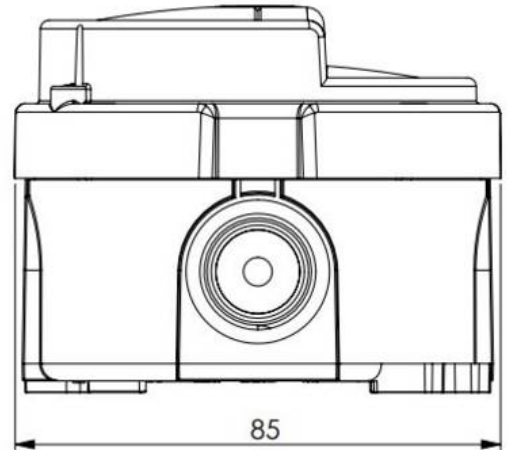

Your Contact:

WISKA Hoppmann GmbH

Kisdorfer Weg 28 · 24568 Kaltenkirchen · Germany

☎ +49-4191-508-0 · 📠 +49-4191-508-209

contact@wiska.de · www.wiska.com