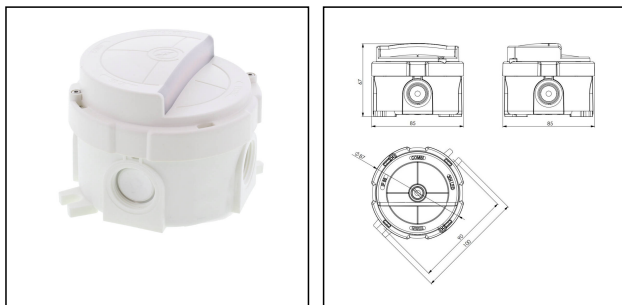

COMBI 304 LED Light AC WH

LED multi-purpose luminaire 304 IP68 plastic 2,5W, 230VAC

Products may differ in size, colour and appearance to those shown. If you require further information or customisation, please contact us directly.

WISKA-Order no.	10112594
Type	COMBI 304 LED Light AC WH
Material	Plastic
Globe colour	Opal
Power[^]	2,5 W
Voltage	230 V
Protection class	IP66
Type of Voltage	AC / DC
Frequence	50/60 Hz
Operational areas	Indoor, Outdoor
Temp. range min	-20 °C
Temp. range max	45 °C
Lightsource	LED
Lightsource incl.	Yes
Colour temperature	2700 K
Luminous flux	250 lm
Colour rendering index	RA>90
Type of cable gland	M 20 x 1,5
Average lamp durability	30000 h
Rated Lifetime	L90/B10 @Ta +45 °C
Mounting	Surface mounting, Wall
Colour	White
External dimensions LxWxH	85x85x67mm
Weight	0,16 kg